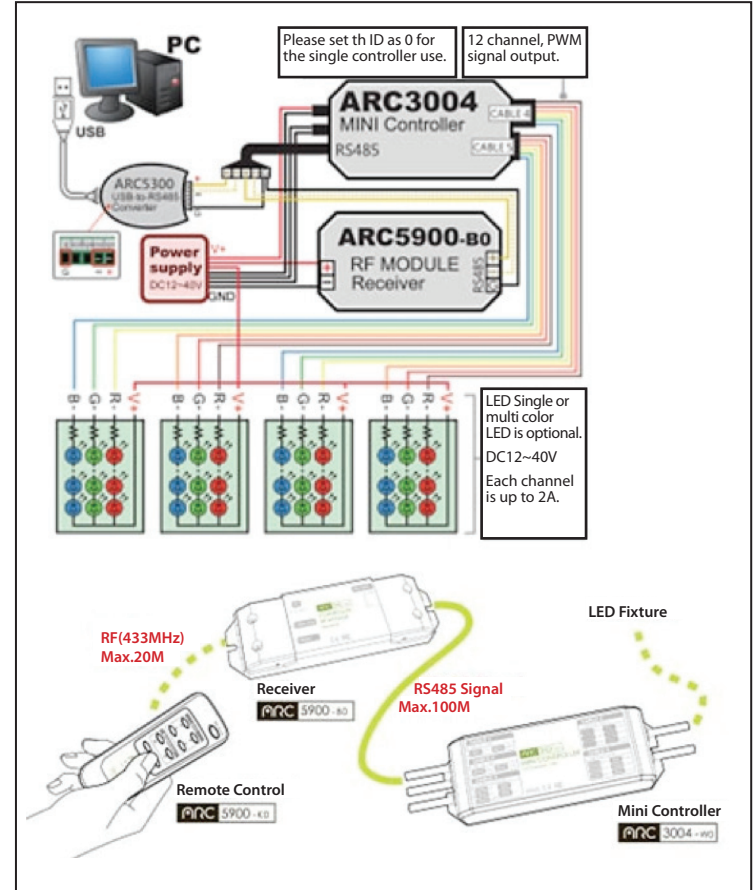

ARC3004-W features easy to adjust program, speed, and brightness to suit a wide range of lighting effects using the unique software and RF module. Furthermore, 4096 grey scales with gamma correction technology produces clear and smooth colours. In addition, for ease of user operation, it allows the memorizing of the selected program until reboot. It also features adjustable 16-program lighting effect, 16-segment of speed and 8-set of brightness in conjunction with the RF module. With the multi functions of ARC3004-W, it can be applied in various applications, such as LED advertising signage, commercial retail and indoor decorative lighting.