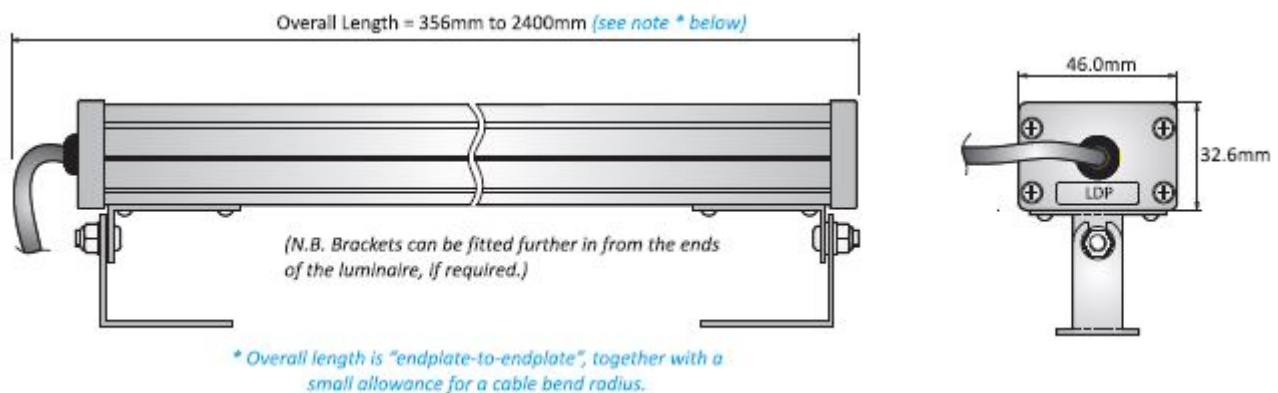

Dimensions

Notes:
These units must not be connected directly to AC mains supply.
Use in conjunction with 24vdc constant voltage drivers & controllers
Please refer to our range of full colour RGBW controllers

Specifications may be subject to change without notice