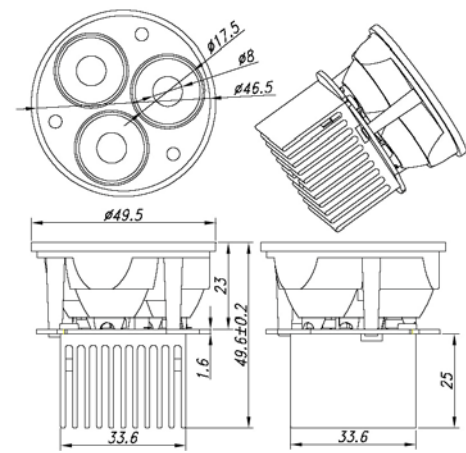

Specification Features

Color Range	Warm White, White, Red, Green, Blue, Amber, Orange
Dimensions	Φ49.5mm x 49.6mm
Light Source	3pcs 1 W High Power LED
Housing	Die cast aluminum alloy
Operating Temperature	-20°C to 60°C (-4°F to 132°F)
LED source life	50,000 hours
Accessory	None

Physical Dimensions

Electrical

Power Input	AC 100-250V
Current	90mA
Power Consumption	4.5W

Optical

Lens	PMMA
Beam Angle	15° / 25°
Light Distribution	Symmetric direct illumination

Light Output

Part Number	Color	Wavelength (nm)	Color Temp (kekvin)	Light Output (Lumen)	Efficacy (Lm/W)	Beam Angle
SYKM50-B031L-001	Blue	460-475	-	30	30	15°
SYKM50-T031L-001	True Green	515-535	-	105	105	
SYKM50-A031L-001	Amber	585-595	-	90	90	
SYKM50-O031L-001	Orange	610-620	-	105	105	
SYKM50-R031L-001	Red	620-630		78	78	
SYKM50-X031L-001	Warm White		2800-3800	66	66	
SYKM50-W031L-001	White	-	5000-8000	120	120	
SYKM50-B031L-002	Blue	460-475	-	30	30	25°
SYKM50-T031L-002	True Green	515-535	-	105	105	
SYKM50-A031L-002	Amber	585-595	-	90	90	
SYKM50-O031L-002	Orange	610-620	-	105	105	
SYKM50-R031L-002	Red	620-630		78	78	
SYKM50-X031L-002	Warm White		2800-3800	66	66	
SYKM50-W031L-002	White	-	5000-8000	120	120	