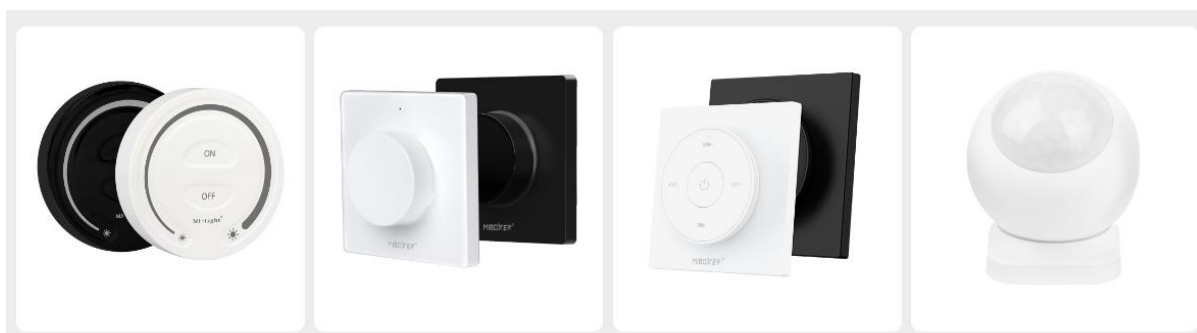

**Compatible remote controls for FUT-35W+ series WiFi+RF LED controllers (sold separately)**

B1/B1B/T1

B2/T2

FUT-006

FUT-007

FU&-008

K1/K1B

K2/K2B

PIR1-RF

S1-W+