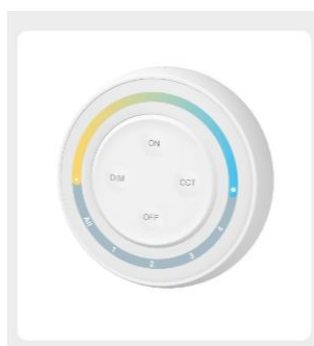

**Compatible remote controls for FUT-35W+ series WiFi+RF LED controllers (sold separately)**

B1/B1B/T1

B2/T2

FUT-006

FUT-007

FU&-008

K1/K1B

K2/K2B

PIR1-RF

S1-W+