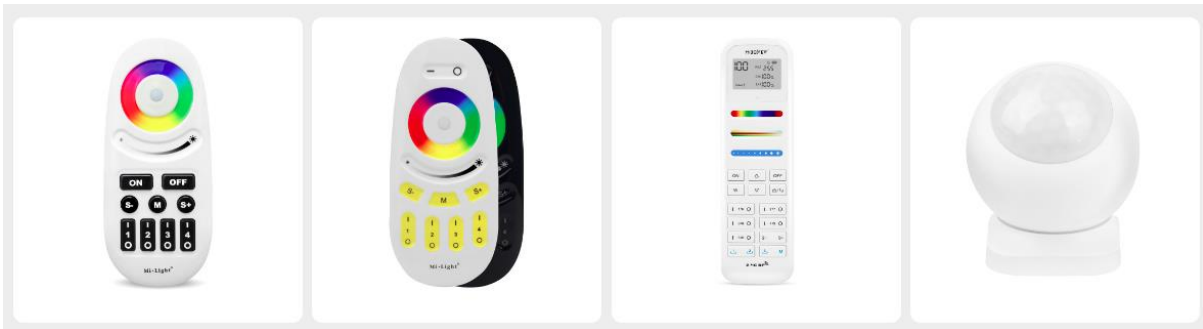

Compatible remote controls for FUT-37W+ series WiFi+RF LED controllers (sold separately)

FUT-088

FUT-089 (8-Zone)

FUT-089S (6-Zone)

FUT-092 (4-Zone)

FUT-095 (4-Zone)

FUT-096 (4-Zone)

FUT-100 (100-Zone)

PIR1-RF

B0 (Battery)
Single Zone RGB+CCT

B3 (Battery)
4-Zone RGBW

B4 (Battery)
4-Zone RGB+CCT

B8 (Battery)
8-Zone RGB+CCT

S2W / S2B (Battery)
Single Zone RGB+CCT

S2W (Battery)
4-Zone RGB+CCT

T3 (Mains)
4-Zone RGBW

T4 (Mains)
4-Zone RGB+CCT