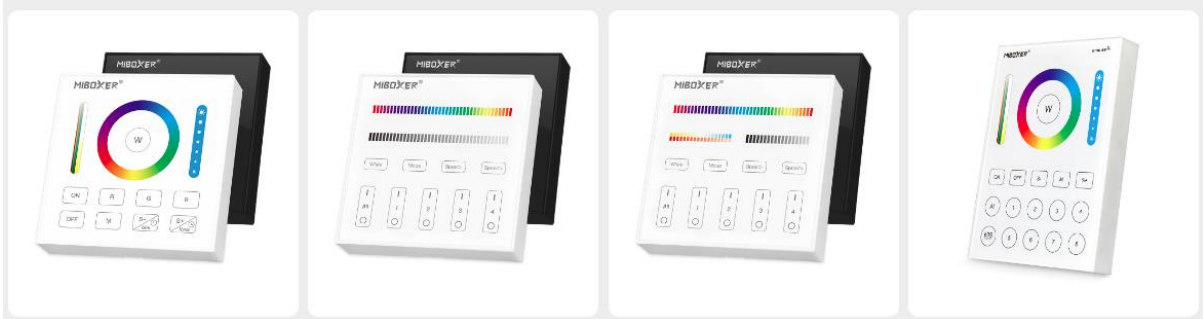

Compatible remote controls for FUT-37W+ series WiFi+RF LED controllers (sold separately)

FUT-088

FUT-089 (8-Zone)

FUT-089S (6-Zone)

FUT-092 (4-Zone)

FUT-095 (4-Zone)

FUT-096 (4-Zone)

FUT-100 (100-Zone)

PIR1-RF

B0 (Battery)
Single Zone RGB+CCT

B3 (Battery)
4-Zone RGBW

B4 (Battery)
4-Zone RGB+CCT

B8 (Battery)
8-Zone RGB+CCT

S2W / S2B (Battery)
Single Zone RGB+CCT

S2W (Battery)
4-Zone RGB+CCT

T3 (Mains)
4-Zone RGBW

T4 (Mains)
4-Zone RGB+CCT