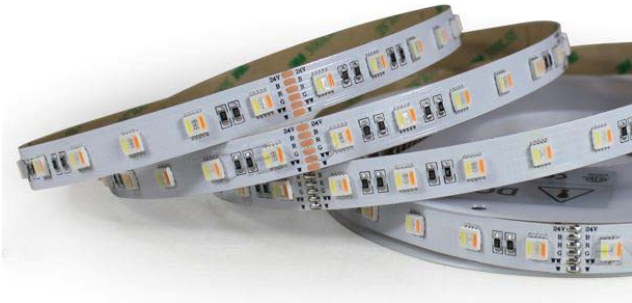

## Flexible LED Strip kit offers 5-in-1 Wifi & RF remote control

We offer a wide range of flexible LED strip for lighting applications. Strip, Controllers & LED power supplies may be purchased individually as mix & match or supplied as kits.

### WL5 Wifi/RF controller driver:

The WL5 has a choice of outputs: Dimming, CT Control, RGB, RGBW, RGB+CT

- WiFi-IEEE 802.11b/g/n 2.4GHz
- Working Voltage: DC12~24V
- 5-Channel output: 6A/Channel
- Total Output: Max.15A

### SNP150-12/24V LED power supply

- 230VAC input
- Output 12VDC or 24VDC to match LED strip
- Output Power 150W
- Optional 2.1mm DC Output connection

### LED Strip

- DC12VDC or 24VDC Operation
- Choice of LED density
- Choice of power ratings
- Single colour, CT, RGB, RGBW, RGBW+CT
- Supplied on 5.0 metre reels custom lengths & longer lengths available on request
- Custom connection & cabling solutions